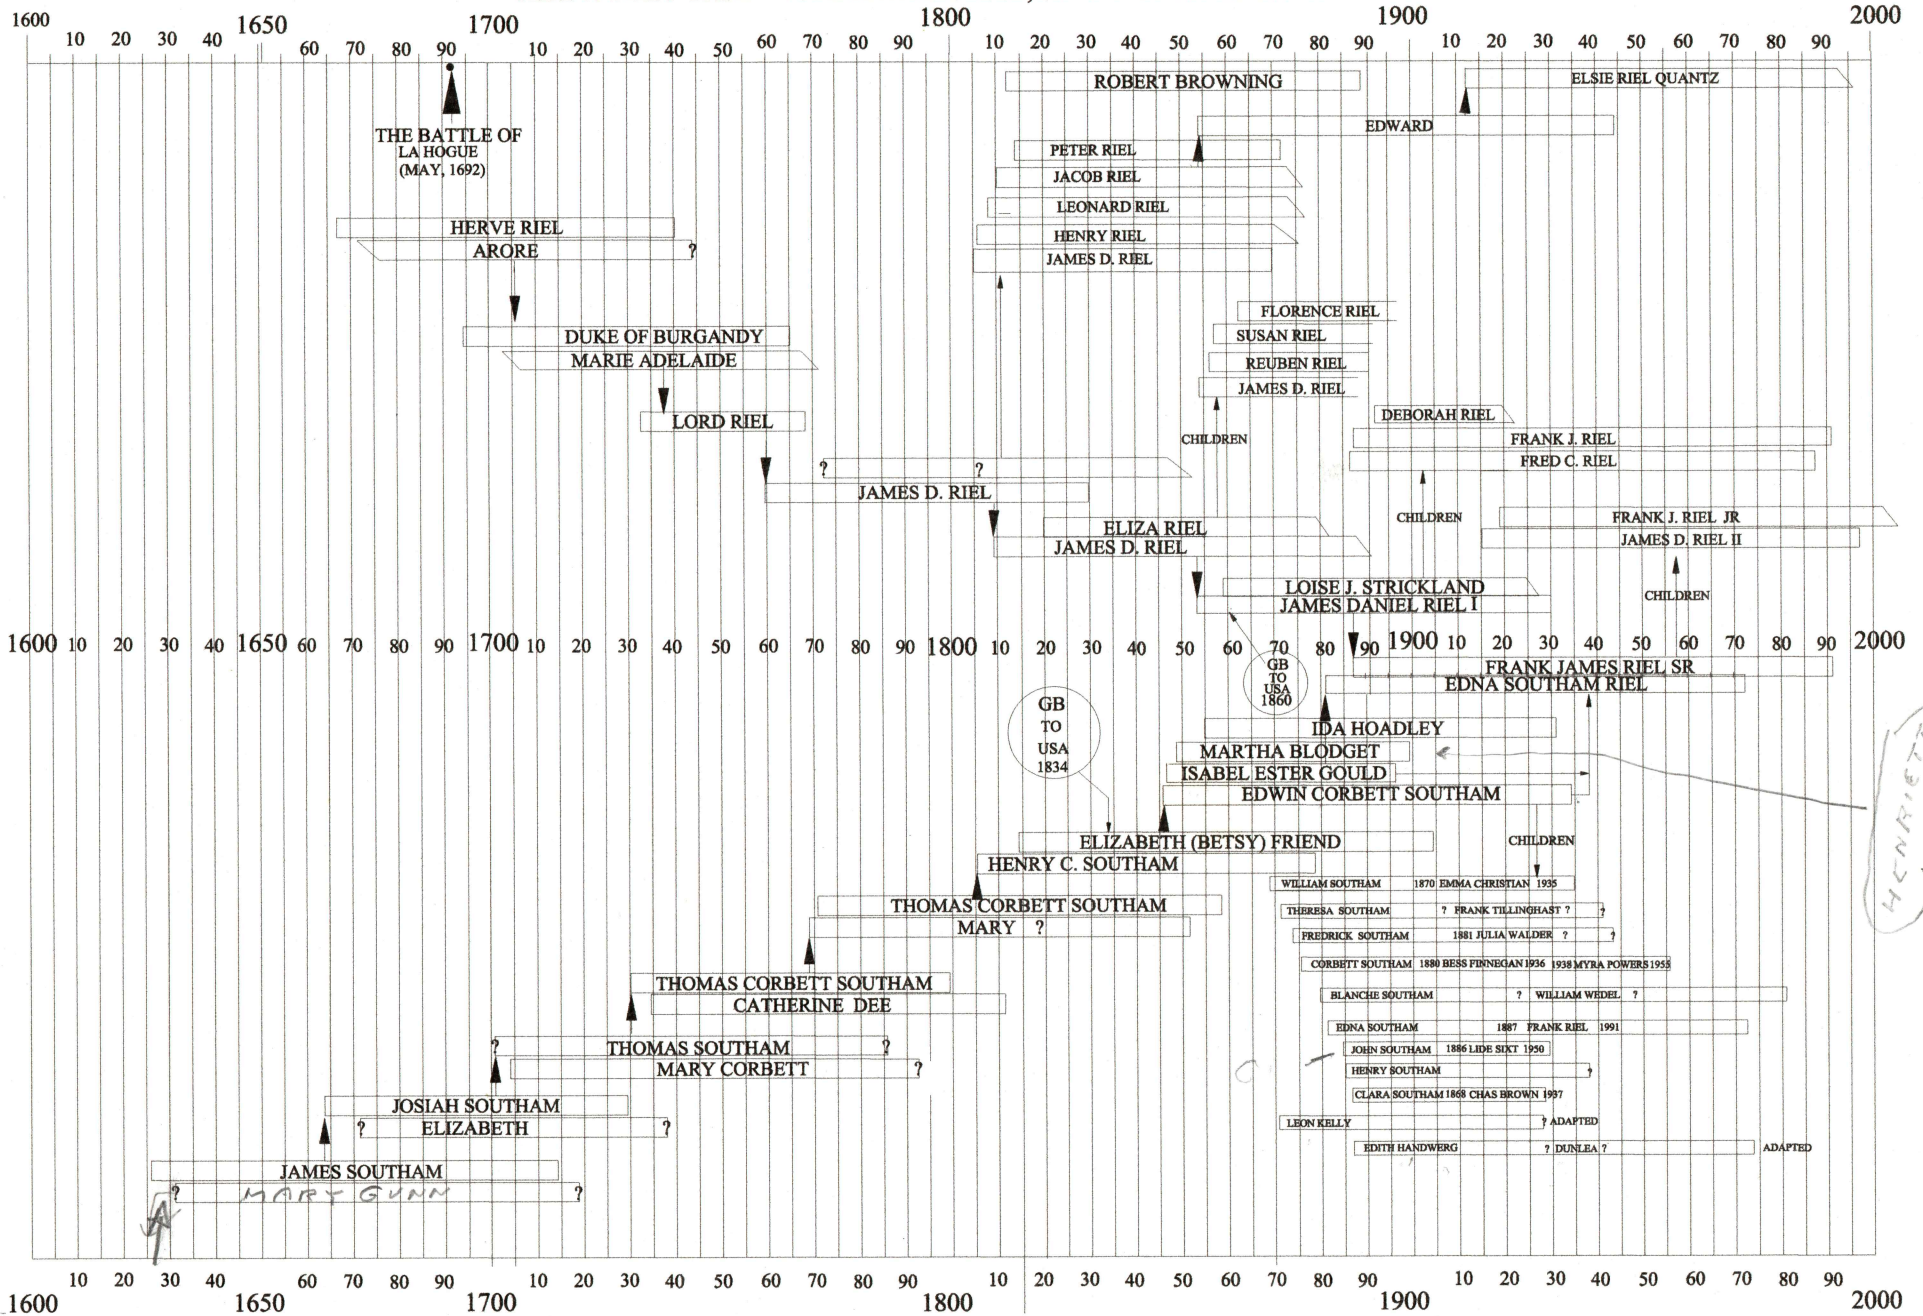

RIEL FAMILY TREE - FRANK JAMES RIEL, SR AND EDNA ELIZABETH SOUTHAM

Josiah Southam 1596-1687

Mary Abbots

1540-1601 James Southam / Sybell Kades